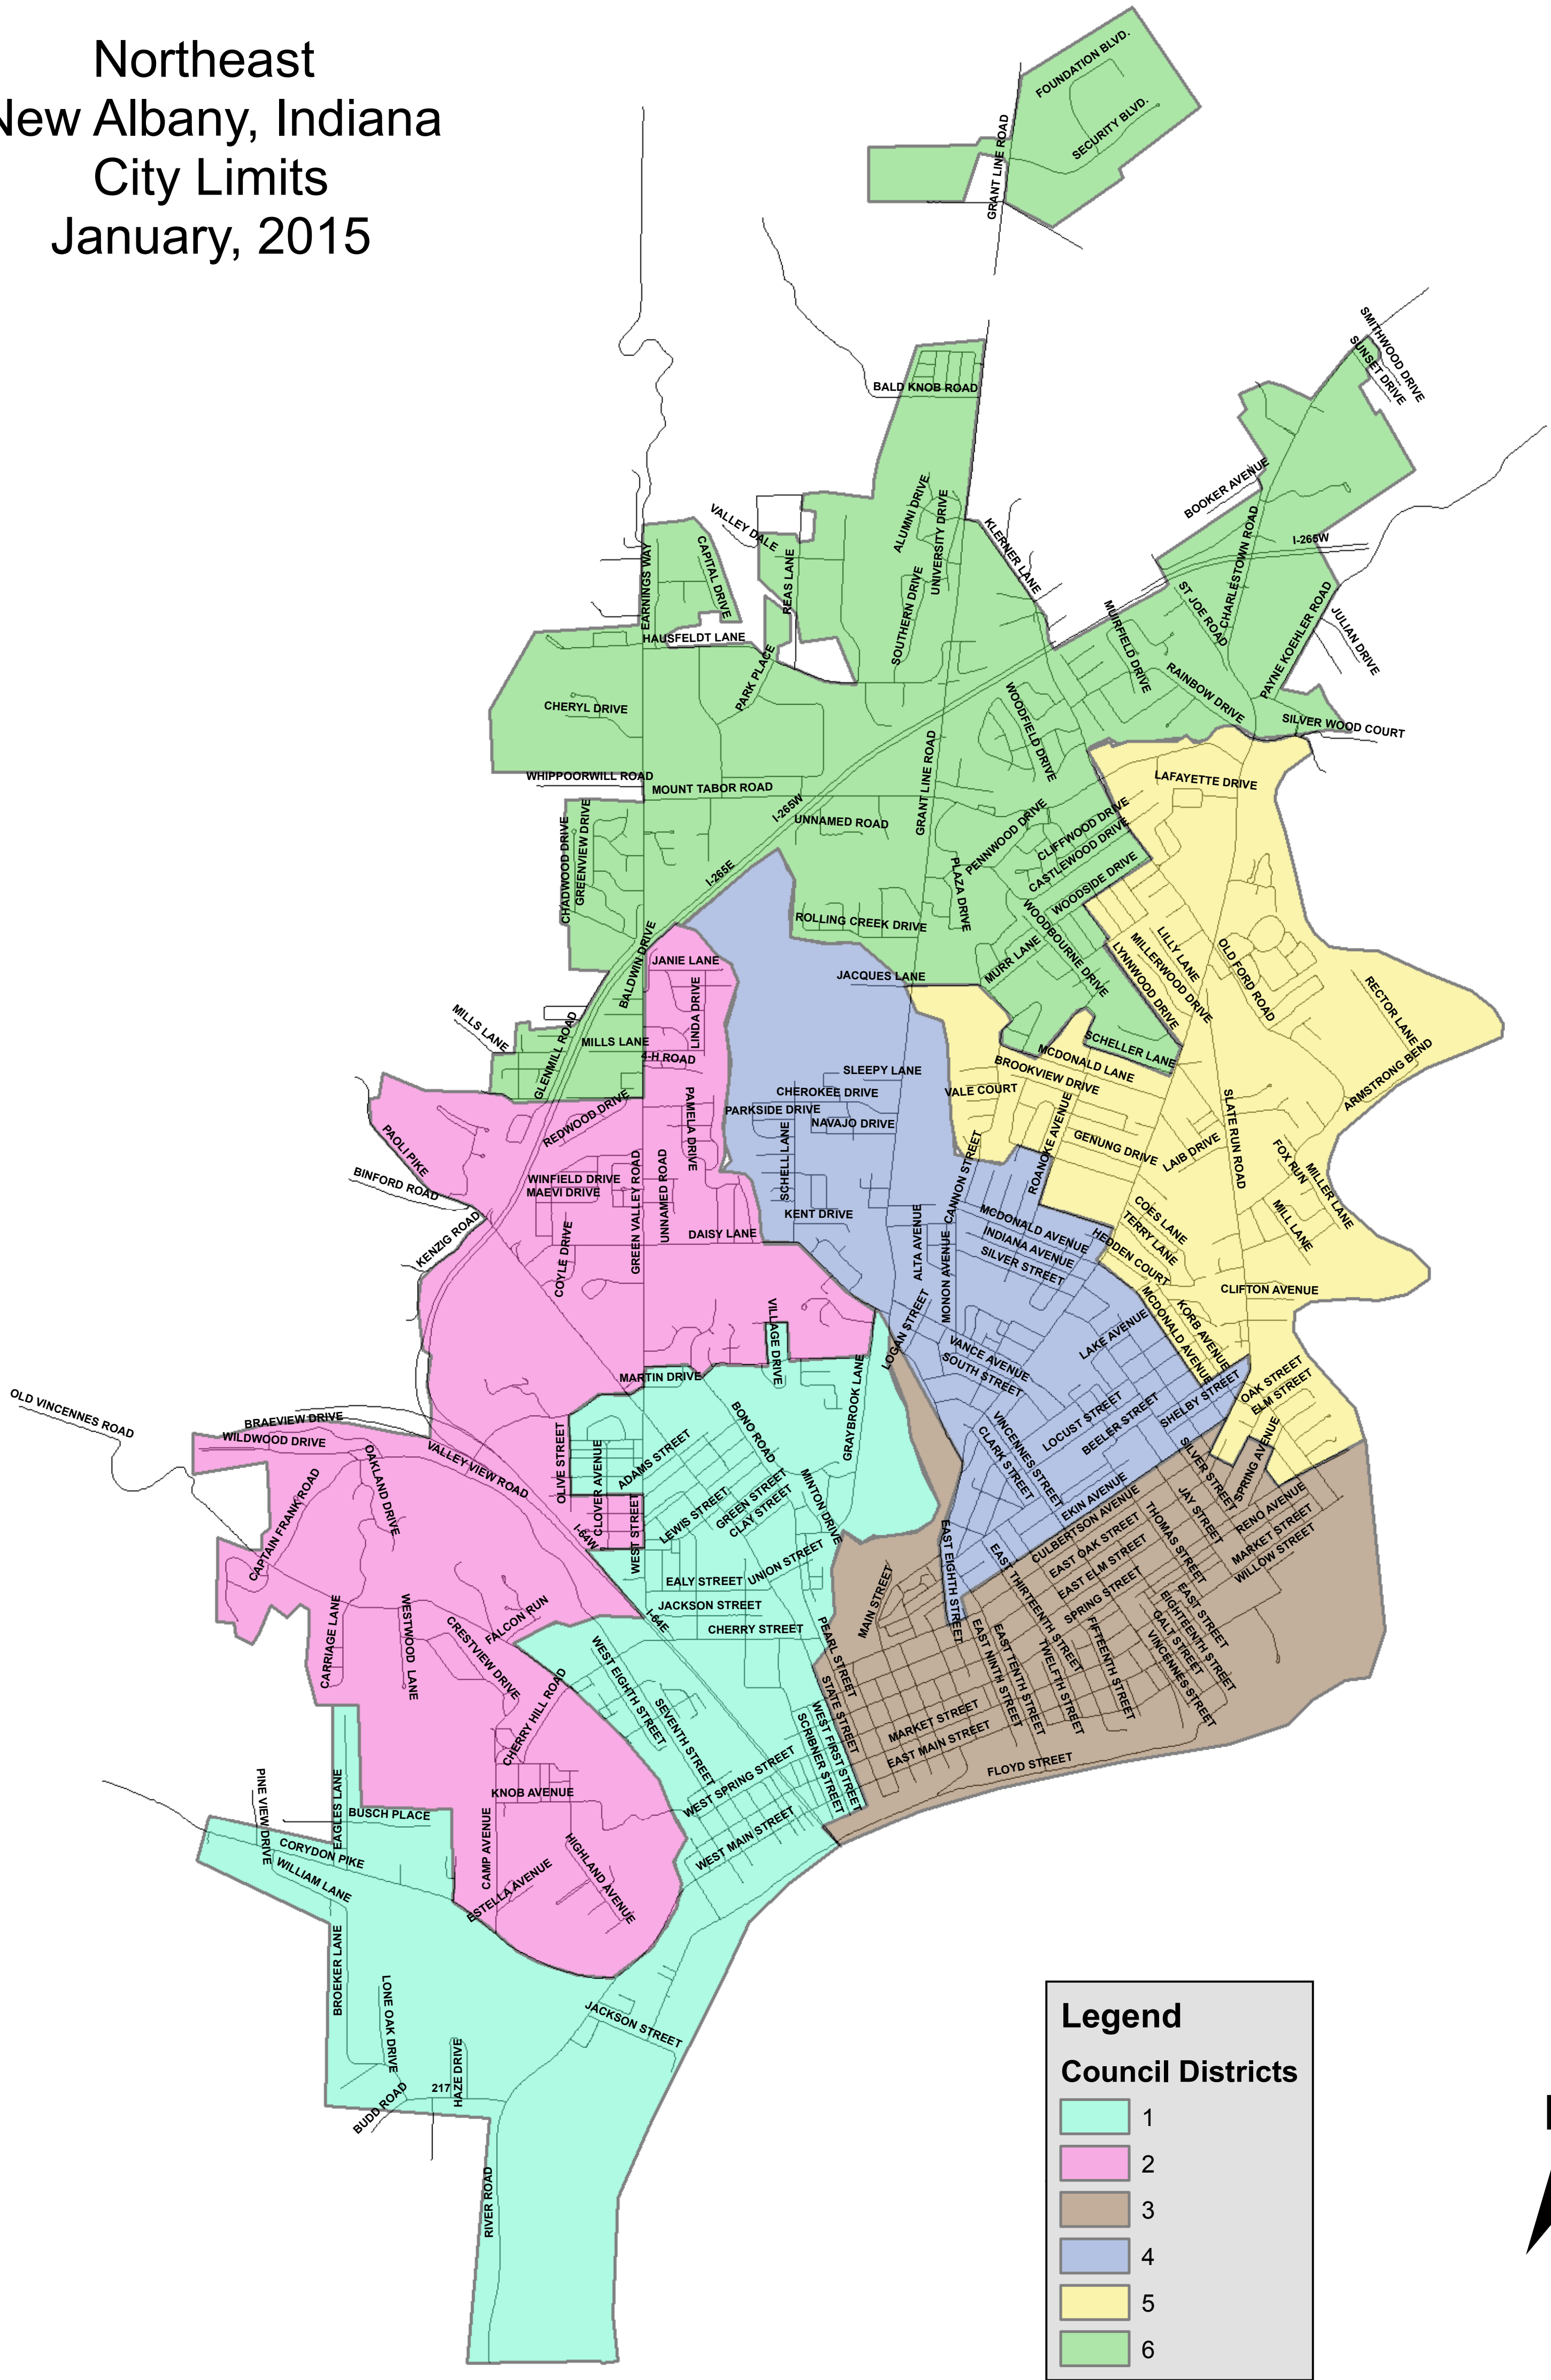

Northeast New Albany, Indiana City Limits January, 2015

Legend	
Council Districts	
	1
	2
	3
	4
	5
	6